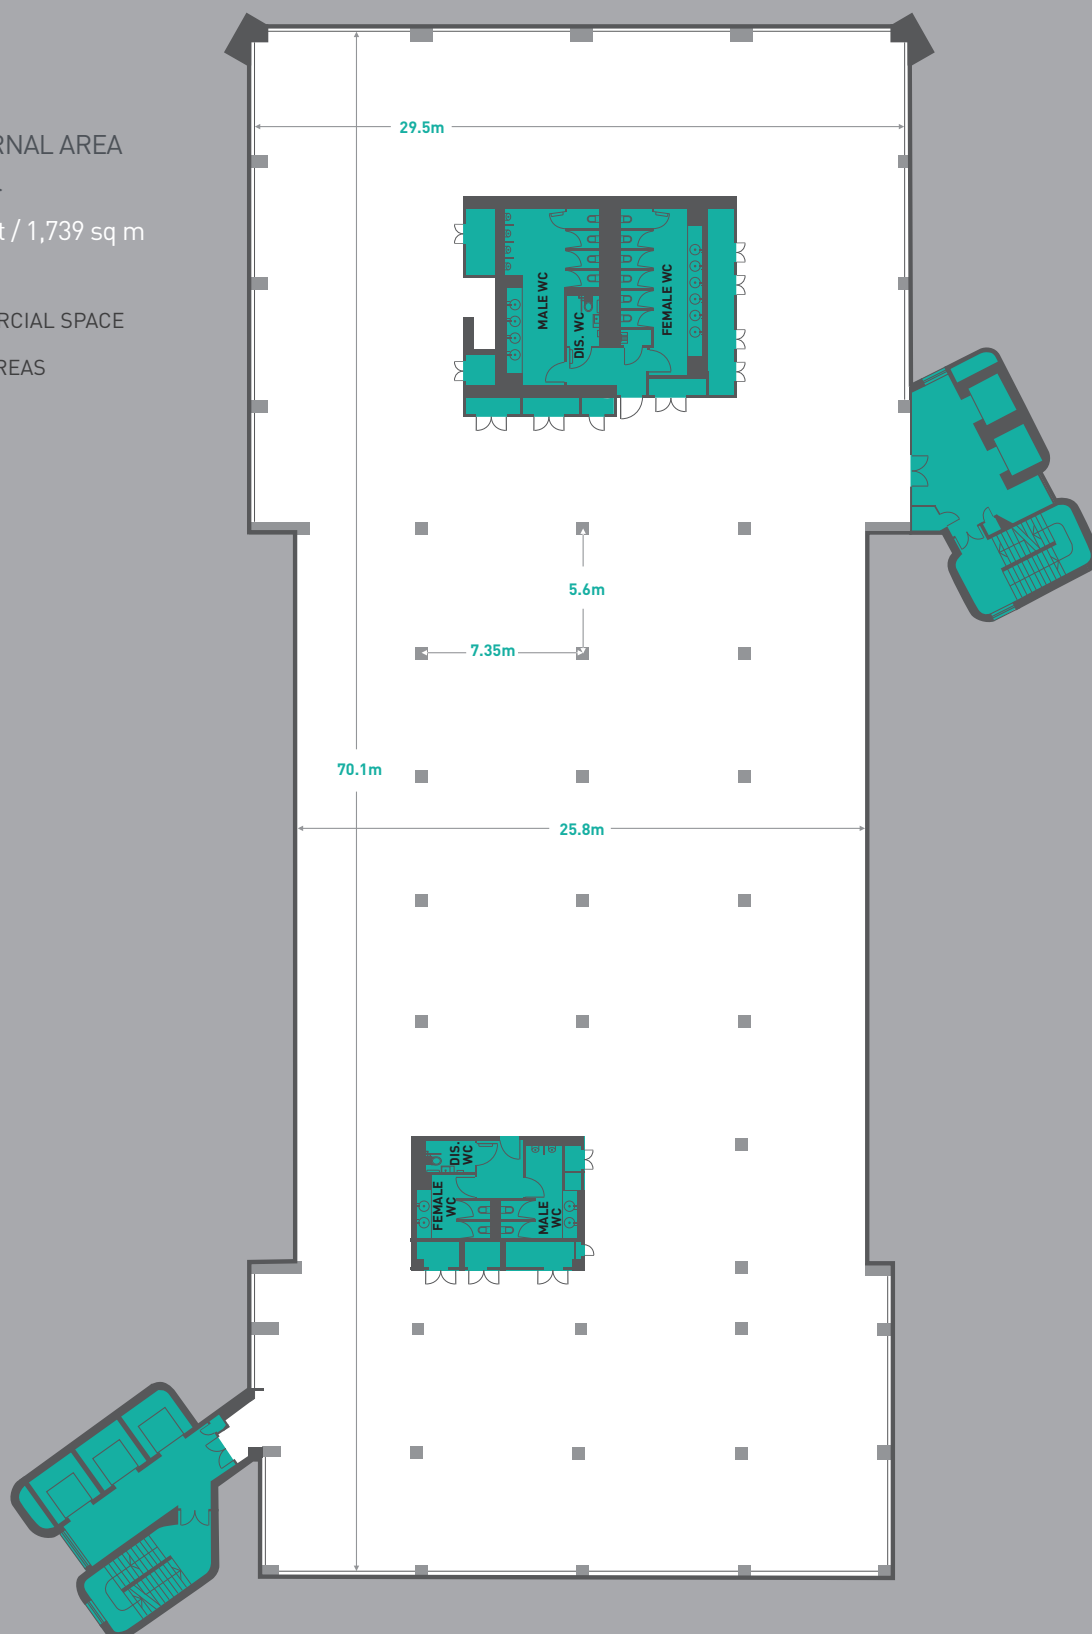

LEVEL ONE

NET INTERNAL AREA

Office Floor

23,709 sq ft / 2,203 sq m

-  COMMERCIAL SPACE
-  CORE AREAS

Not to scale, for indicative purposes only.

LEVEL TWO

NET INTERNAL AREA
Office Floor
21,865 sq ft / 2,031 sq m

- COMMERCIAL SPACE
- CORE AREAS

Not to scale, for indicative purposes only.

LEVEL THREE

NET INTERNAL AREA

Office floor

18,718 sq ft / 1,739 sq m

- COMMERCIAL SPACE
- CORE AREAS

Not to scale, for indicative purposes only.

LEVEL FOUR

NET INTERNAL AREA

Office Floor

15,043 sq ft / 1,398 sq m

- COMMERCIAL SPACE
- CORE AREAS

Not to scale, for indicative purposes only.

LEVEL FIVE

NET INTERNAL AREA

Office Floor

11,556 sq ft / 1,074 sq m

-  COMMERCIAL SPACE
-  CORE AREAS

Not to scale, for indicative purposes only.