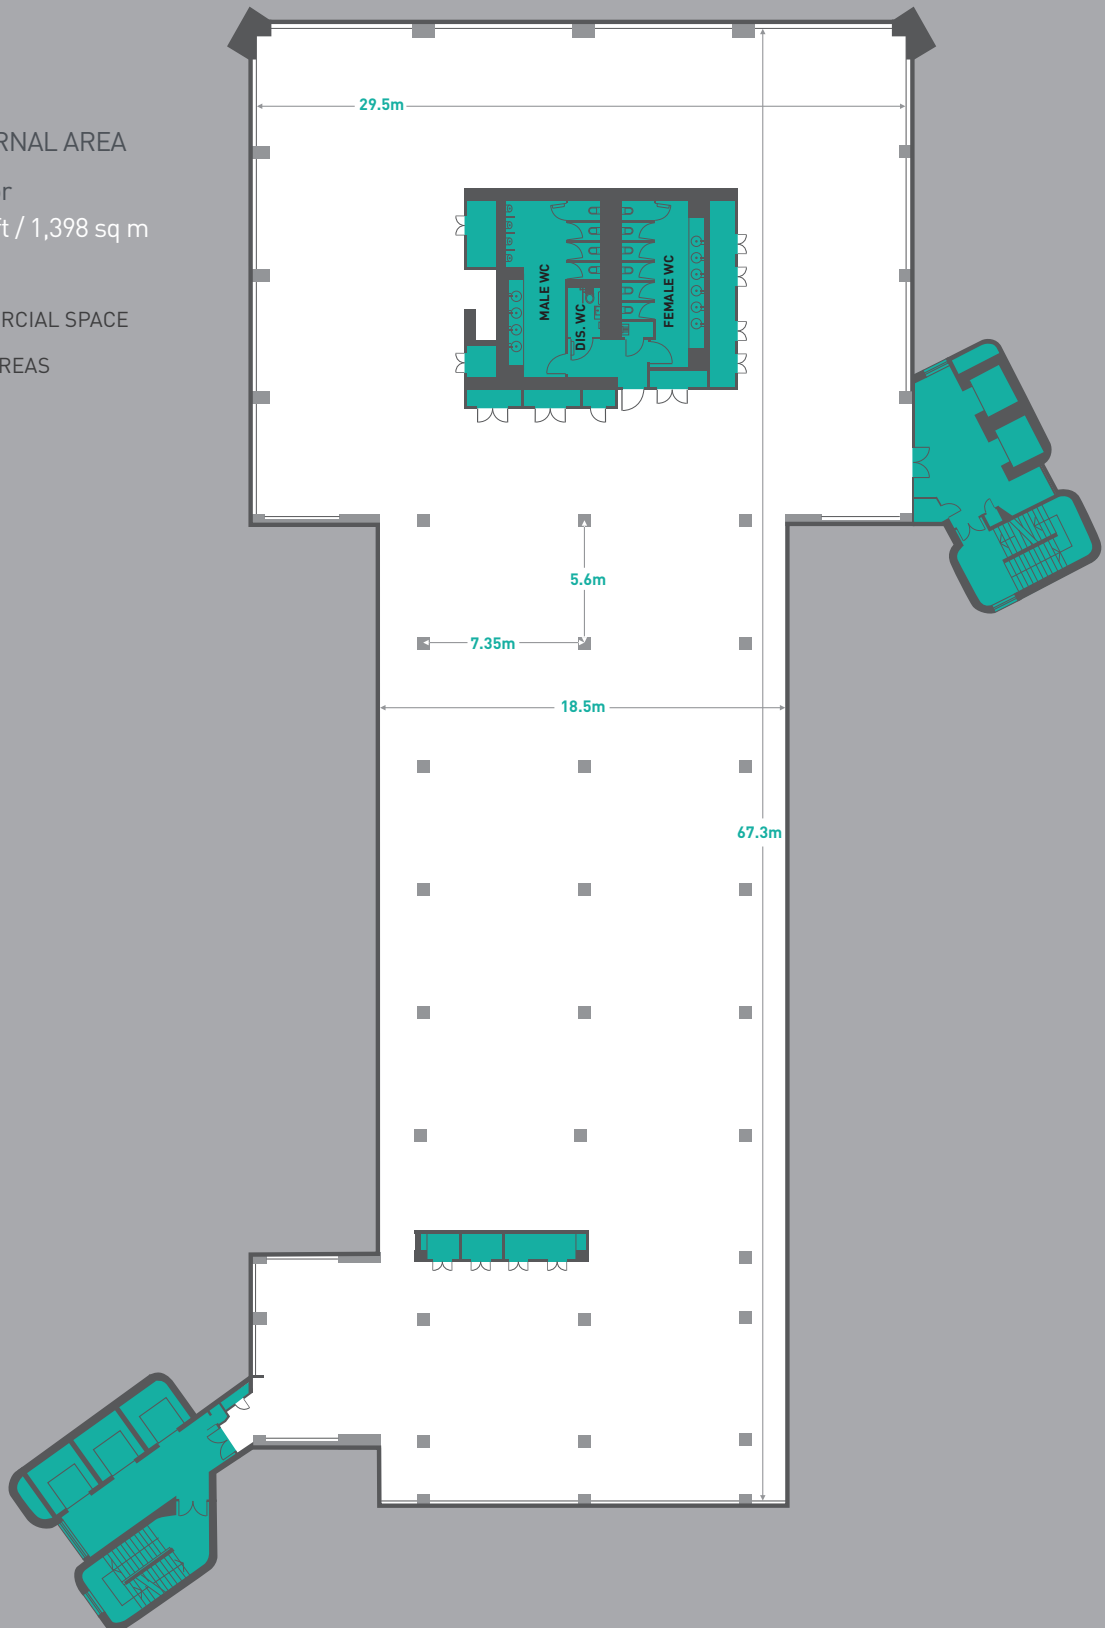

LEVEL ONE

NET INTERNAL AREA

Office Floor

23,709 sq ft / 2,203 sq m

-  COMMERCIAL SPACE
-  CORE AREAS

Not to scale, for indicative purposes only.

LEVEL TWO

NET INTERNAL AREA
Office Floor
21,865 sq ft / 2,031 sq m

- COMMERCIAL SPACE
- CORE AREAS

Not to scale, for indicative purposes only.

LEVEL THREE

NET INTERNAL AREA

Office floor

18,718 sq ft / 1,739 sq m

- COMMERCIAL SPACE
- CORE AREAS

Not to scale, for indicative purposes only.

LEVEL FOUR

NET INTERNAL AREA

Office Floor

15,043 sq ft / 1,398 sq m

- COMMERCIAL SPACE
- CORE AREAS

Not to scale, for indicative purposes only.

LEVEL FIVE

NET INTERNAL AREA

Office Floor

11,556 sq ft / 1,074 sq m

-  COMMERCIAL SPACE
-  CORE AREAS

Not to scale, for indicative purposes only.