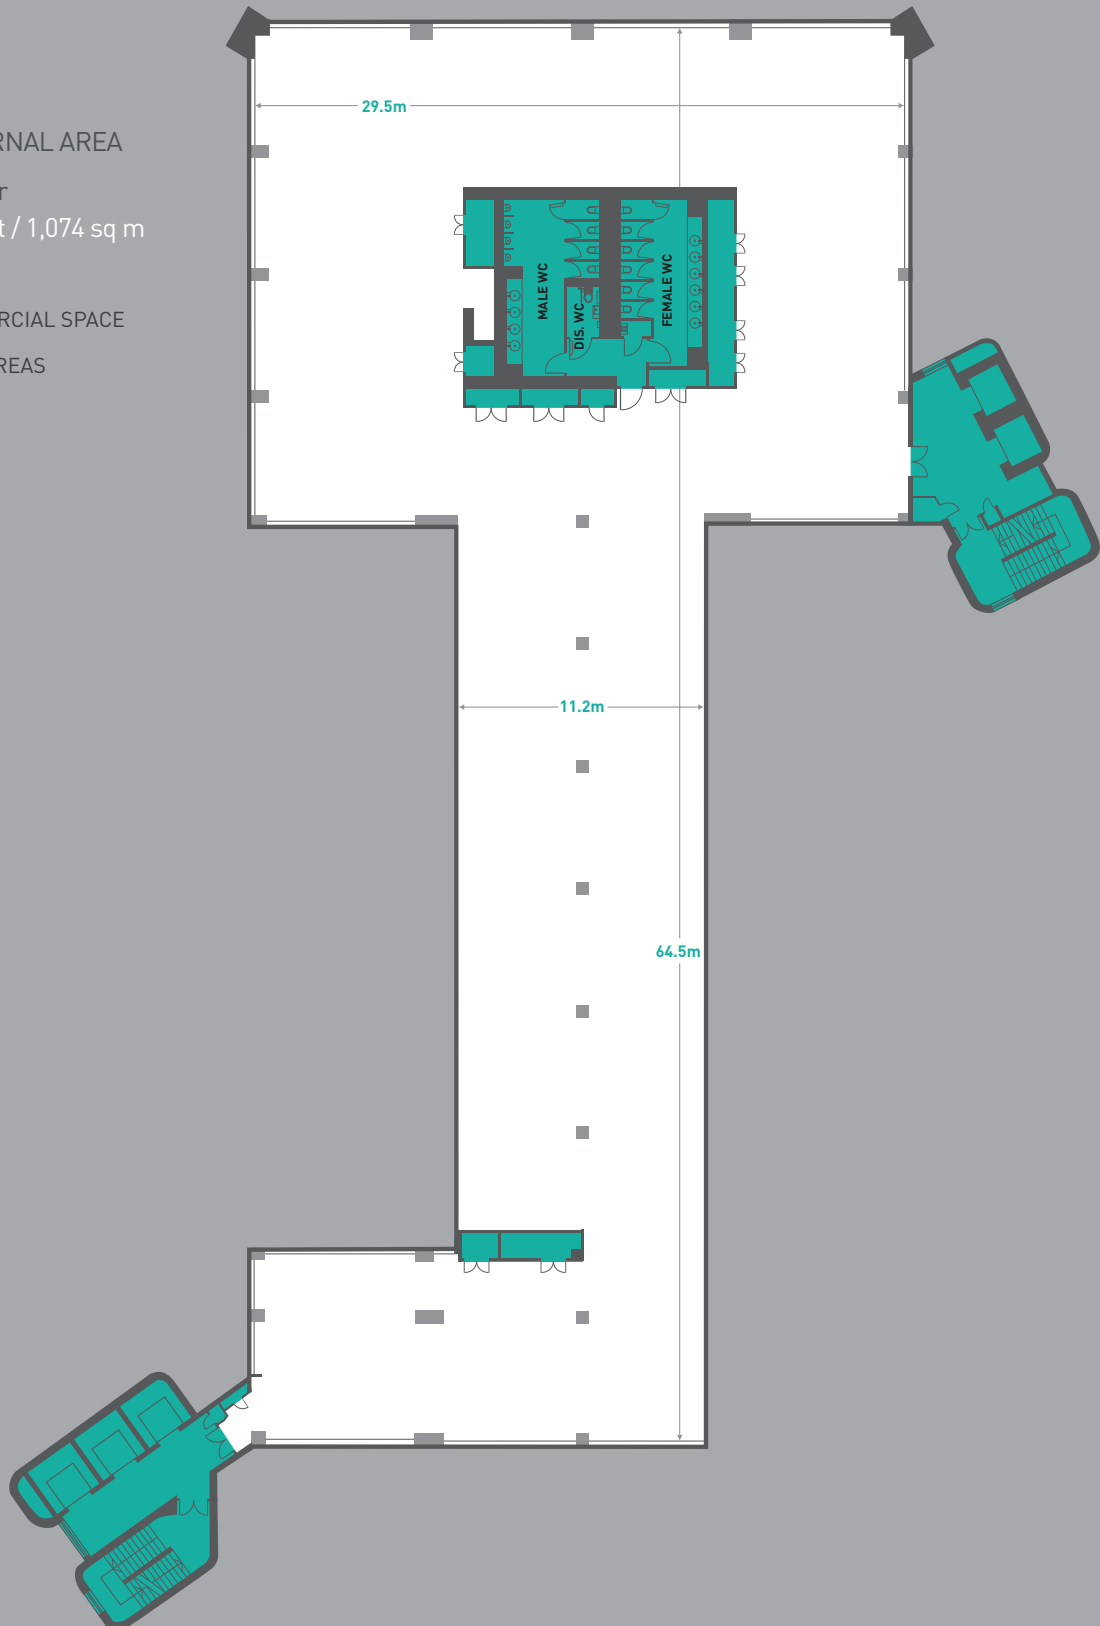

LEVEL ONE

NET INTERNAL AREA

Office Floor

23,709 sq ft / 2,203 sq m

-  COMMERCIAL SPACE
-  CORE AREAS

Not to scale, for indicative purposes only.

LEVEL TWO

NET INTERNAL AREA
Office Floor
21,865 sq ft / 2,031 sq m

- COMMERCIAL SPACE
- CORE AREAS

Not to scale, for indicative purposes only.

LEVEL THREE

NET INTERNAL AREA

Office floor

18,718 sq ft / 1,739 sq m

- COMMERCIAL SPACE
- CORE AREAS

Not to scale, for indicative purposes only.

LEVEL FOUR

NET INTERNAL AREA

Office Floor

15,043 sq ft / 1,398 sq m

- COMMERCIAL SPACE
- CORE AREAS

Not to scale, for indicative purposes only.

LEVEL FIVE

NET INTERNAL AREA

Office Floor

11,556 sq ft / 1,074 sq m

-  COMMERCIAL SPACE
-  CORE AREAS

Not to scale, for indicative purposes only.