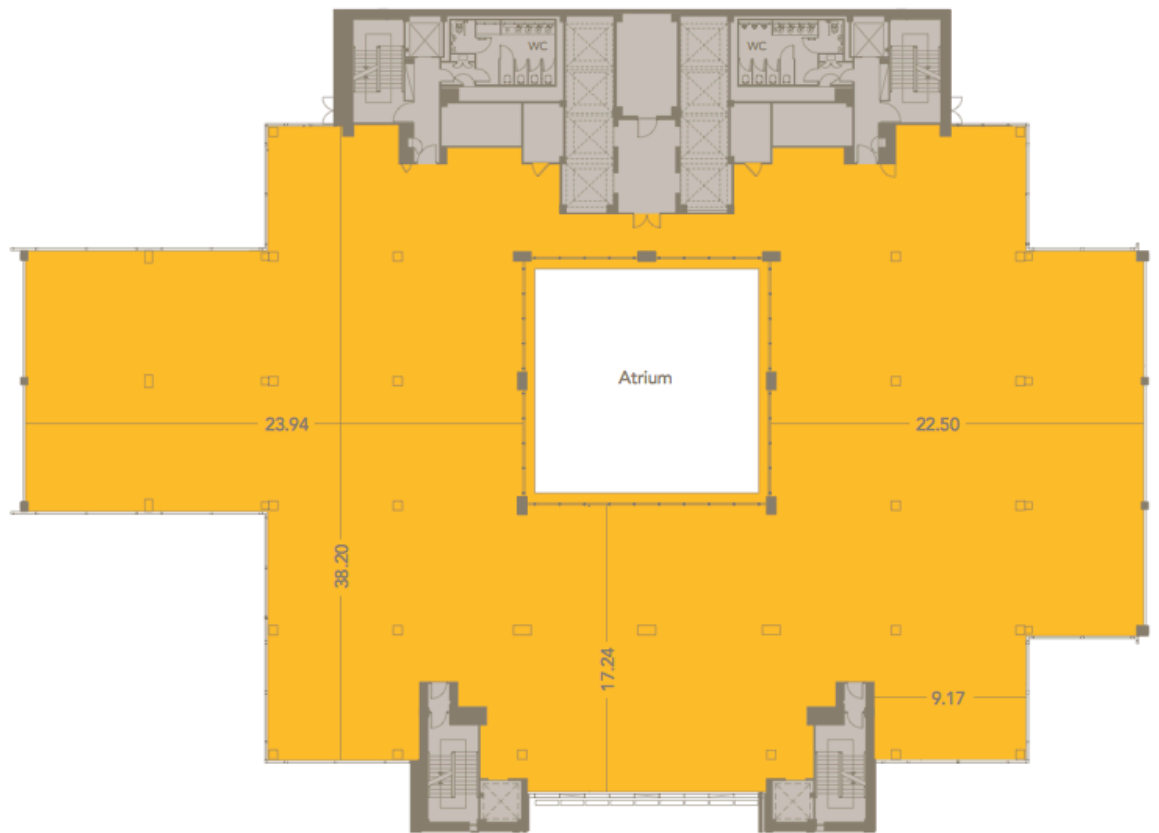

Typical Upper Floor

Third Floor Shown

19,608 sq ft (dimensions on plan shown in m)

- Office Space
- Core
- Reception