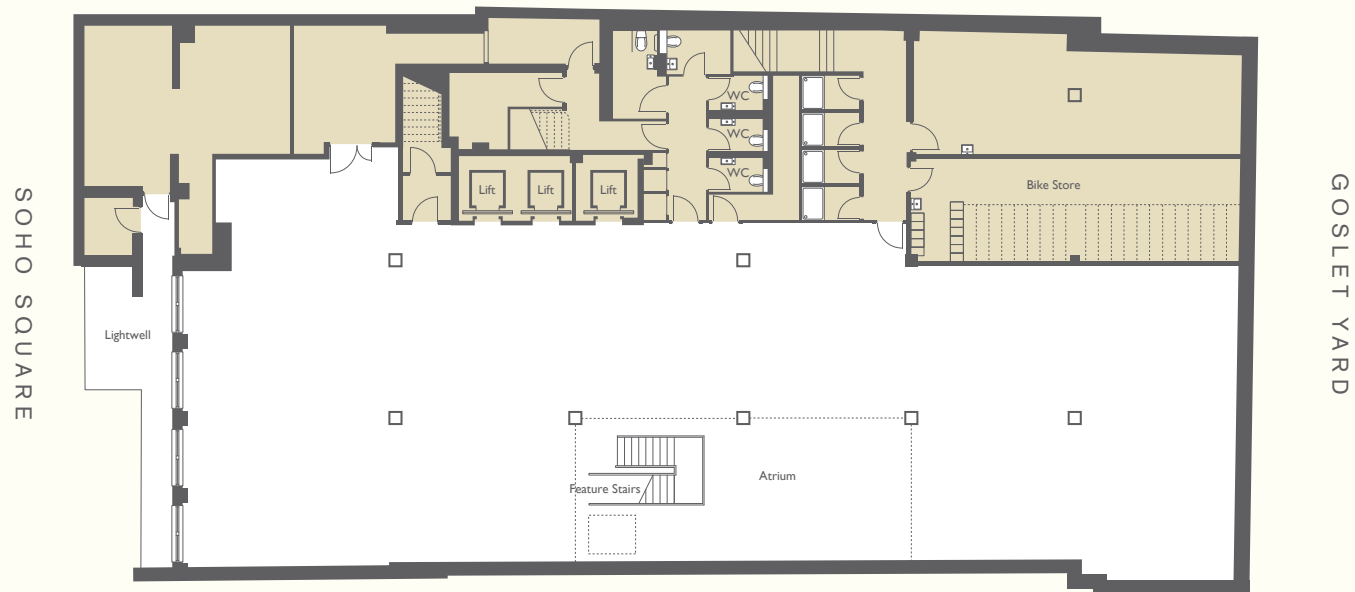

# 25 Soho Square

Lower ground floor

438 sq m

4,715 sq ft

# 25 Soho Square

**Ground floor**  
357 sq m  
3,843 sq ft

# 25 Soho Square

**First floor**  
479 sq m  
5,156 sq ft

# 25 Soho Square

**Fifth floor**  
407 sq m  
4,381 sq ft