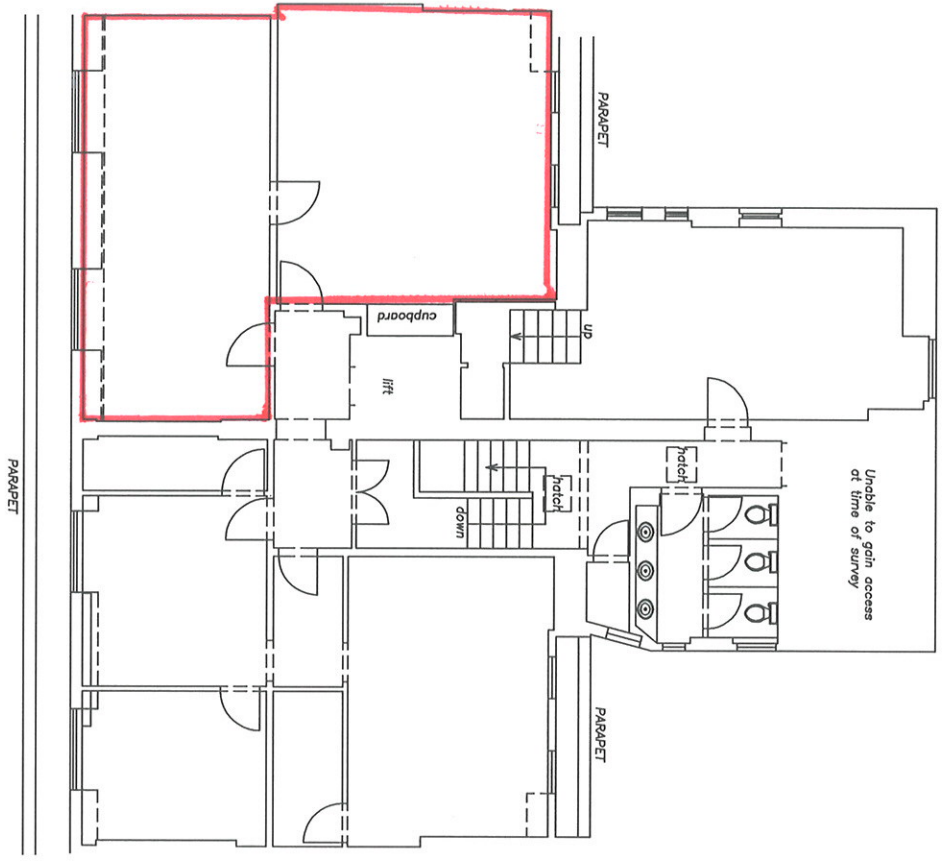

GRYPHON SURVEYS
 Hanover House
 78-82 High Street
 Brentwood, Essex CM14 4AP
 Telephone: 01277-212794
 Fax: 01277-214928
 e-mail: admin@gryphonsurveys.co.uk
 www.gryphonsurveys.co.uk

- KEY**
- (n,mn) FALSE CEILING HEIGHT
 - USB UNDERSIDE OF BEAM
 - FC FLOOR TO CILL HEIGHT
 - CH CILL TO HEAD HEIGHT
 - DH DOOR HEAD HEIGHT
 - x 9.99 FLOOR LEVEL
 - SPR SPRINGER HEIGHT
 - CRO CROWN HEIGHT

Project:		17/18 MARGARET STREET LONDON, W1
Title:		FOURTH FLOOR
Drawn	S.K	
Checked		
Scale	1/100@G3	
Date	09/10	Ref: 17/18MS